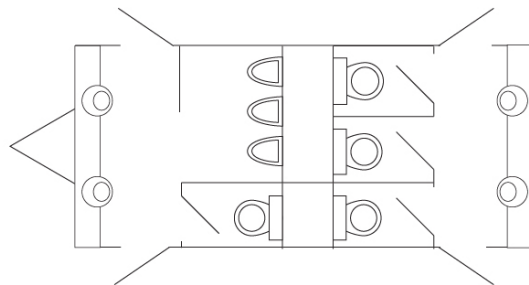

DELUXE
LOOS.COM

3+1 DELUXE TRAILER

Suitable for up to 250 guests over an 8 hour period
3 ladies WCs with spacious vanity area & 2 basins
1 gents WC, 3 urinals, vanity area & 2 basins

Our 3+1 deluxe loo trailers are beautifully finished to the highest quality. Complete with the following as standard:

- Dark green exterior
- Contemporary solid oak interior
- Quality ceramic sanitary-ware
- LED pin spot downlights
- Warm running water from in-built tank & heater
- Interior wall heater, mirrors & waste paper bins
- Plentiful supply of loo paper, hand towels & soap
- Door both sides – can avoid having to push units into position

Units are completely self contained, requiring only an electrical supply

DIMENSIONS
L: 5.70m
(7.00m inc tow bar)
W: 2.45m
H: 3.00m

OPTIONAL EXTRAS

Attended service
Luxury packs
Generator hire
Mobile refrigeration hire
from