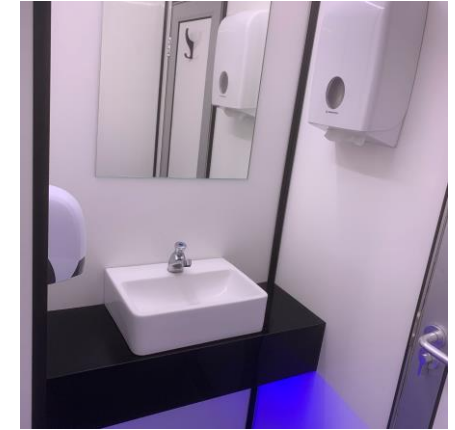

## 1+1 DELUXE TRAILER

Suitable for up to 90 guests over an 8 hour period  
1 ladies WC & basin  
1 gents WC & basin

Our 1+1 deluxe loo trailers are beautifully finished to the highest quality. Complete with the following as standard:

- Dark green exterior
- Contemporary interior
- Quality ceramic sanitary-ware
- LED lighting
- Running water from in-built tank
- Mirrors & waste paper bins
- Plentiful supply of loo paper, hand towels & soap
- More spacious cubicles than compact units

Units are completely self contained, requiring only an electrical supply

**DIMENSIONS**  
L: 2.85m  
(4.00m inc tow bar)  
W: 1.85m  
H: 2.85m

**OPTIONAL EXTRAS**  
Attended service  
Luxury packs  
Generator hire  
Mobile refrigeration hire  
from